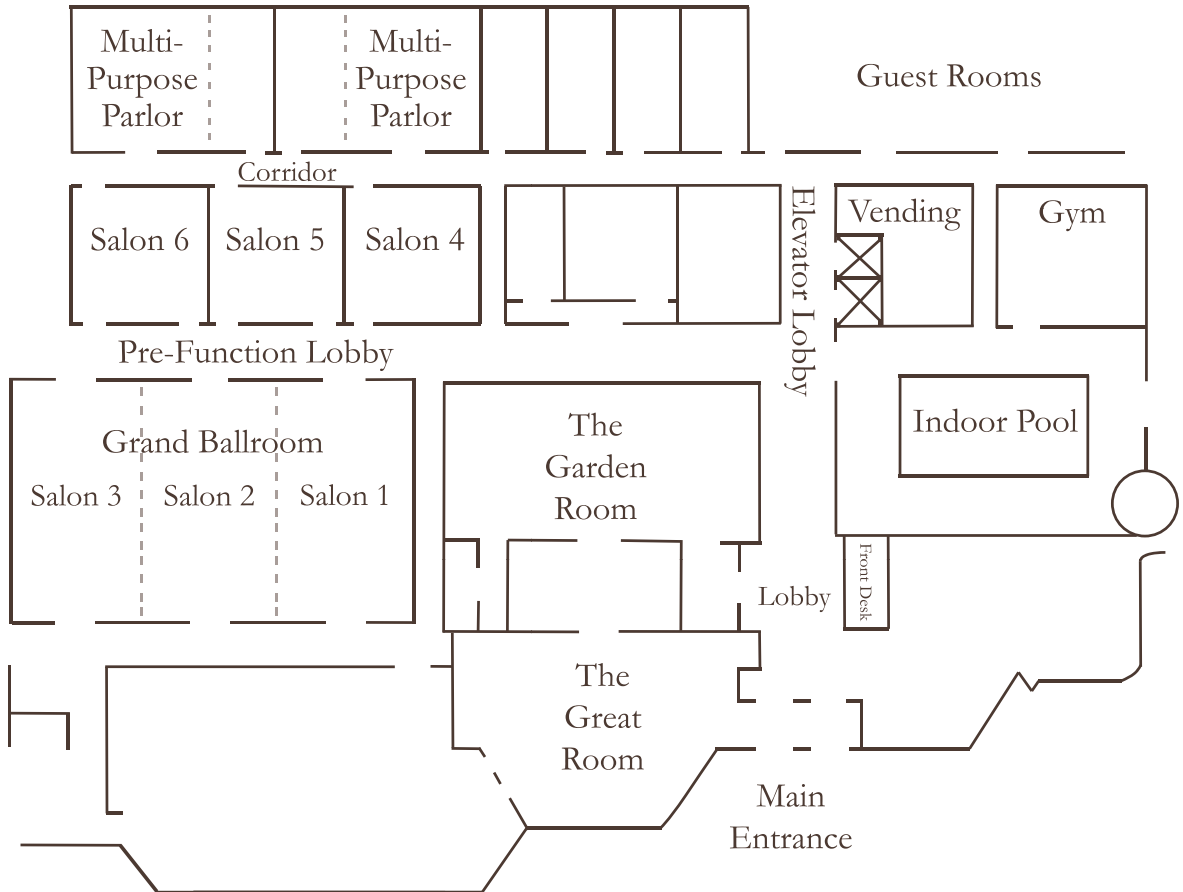

# KIRKLEY HOTEL

## MEETING ROOMS

Room	Dimensions	Square Feet	Banquet	Classroom	Conference	Theater
Grand Ballroom	78' X 48'	3744	335	225	225	400
Salon 1	26' X 48'	1248	110	75	40	100
Salon 2	26' X 48'	1248	110	75	40	100
Salon 3	26' X 48'	1248	110	75	40	100
Salon 4	27' X 27'	729	50	36	22	80
Salon 5	27' X 27'	729	50	36	22	80
Salon 6	27' X 27'	729	50	36	22	80
Parlors	26' X 27'	702	N/A	15	12	20